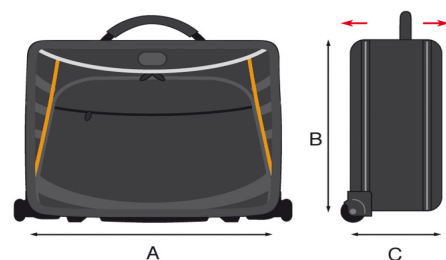

TOP WALKER

Backpack with wheels

General features

Internal Configuration

- Trolley/backpack with adjustable shoulder straps.
- Multiple pockets. Ideal for laptop, documents and accessories.
- Large wheels and telescopic handle
- Document area
- Padded area for laptop and accessories
- Two side pockets

Versions

- TOP TRAVELLER
- TOP WALKER

EAN

8024482178301

Technical features	A	B	C	D	E
mm internal dimensions	420	340	200	0	0
	Weight Kg 2,30				
inc internal dimensions	16 9/16	13 3/8	7 7/8	0	0
	Weight lbs 5.07				

TOP WALKER

Backpack with wheels

Practical trolley for documents, notebook, accessories and personal belongings